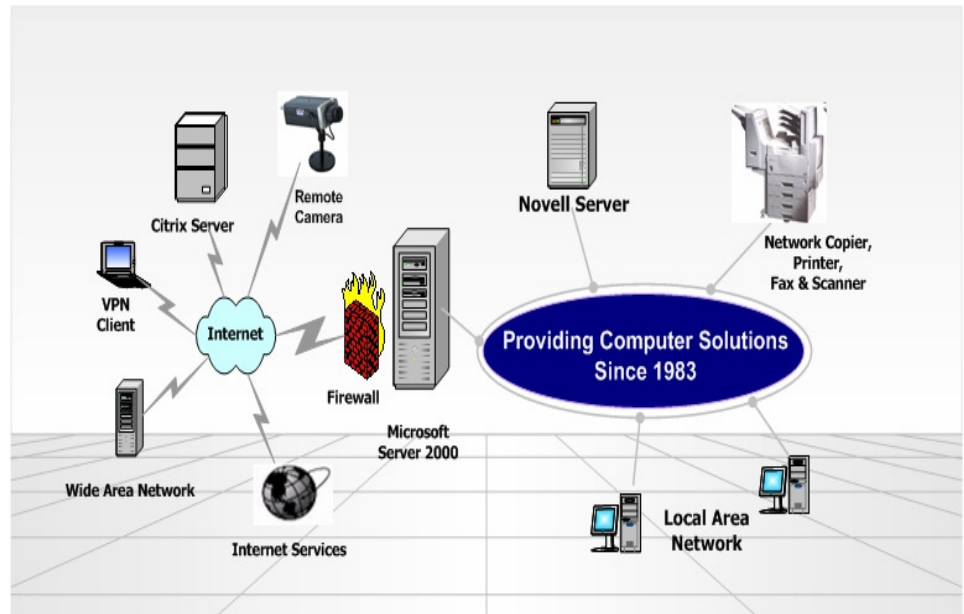

# Computer System Profile

Innovation and dedication have led Computer Research Center to the forefront in delivering a comprehensive package called "**Computer System Profile.**" This package is like a blue print of your entire computer network system.

## Package includes:

- Hardware and software information of all servers.
- Hardware and software information of all workstations.
- Graphical presentation of physical location of all hardware components .
- Network topology and wiring schematics.
- Network connectivity of servers, workstations, hubs, switches, routers, and printers.
- Internet schematic, e-mail distribution, an IP routing of the entire network.
- Users' identifications and software.

## Method of Implementation:

At the client site(s), CRC will examine the entire network system and operation and collects the required data. These data are then entered into our software program to produce a comprehensive Computer System Profile.