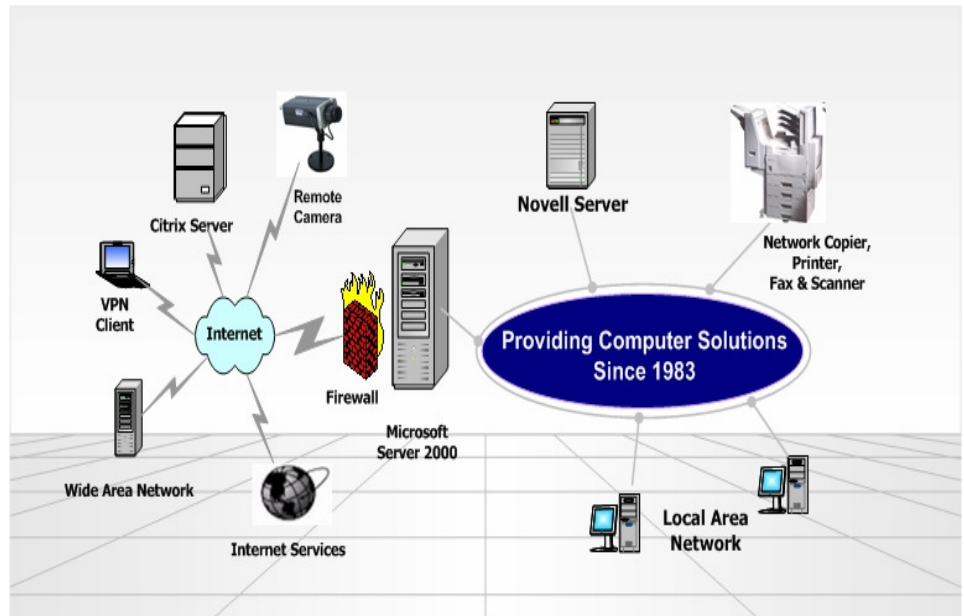

# Network Solutions

**CRC** is specialized in providing unique and cost effective computer solution packages for a wide variety of computer applications:

- **Network Design**  
Local Area network  
Wide Area network  
Network Security
- **Internet Services**  
Web design  
E-commerce  
Web Hosting  
E-mail hosting
- **Hardware Products**
- **Software Products**
- **Custom Products**  
Scanning solution  
Contact management  
Biometric timesheet
- **Software Development**  
Visual Basic  
SQL  
ASP  
PHP
- **Maintenance & Support**  
On-site  
Remote

**CRC**, Computer Research Center, Inc., based in, California was founded in 1983 with a group of professional engineers and highly skilled computer programmers. We are organized to respond to the needs of individuals and large organizations.

**CRC** is a computer system integrator, service and support company. Our mission is to have solid installations providing computer solutions to our clients as needed. The company has the most professional service oriented staff in the industry. CRC has evolved from a mini-computer service bureau to standalone systems, servers, local area networks, wide area networks, software development, data communications, consulting services, internet services, and service and support.