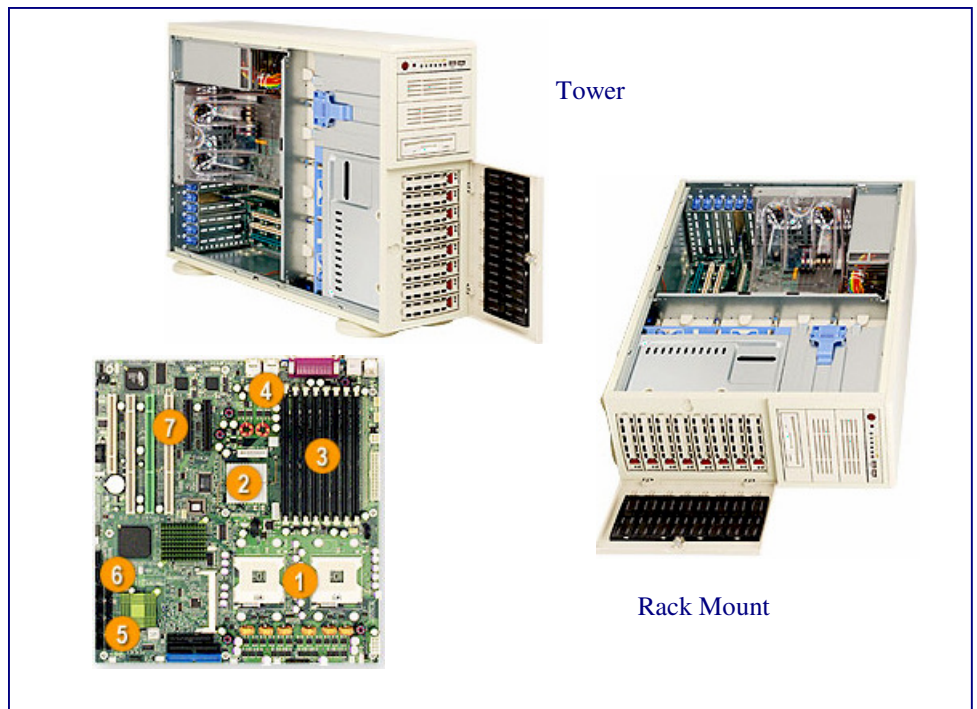

SuperServer

CRC is specialized in providing unique and cost effective server solution packages for a wide variety of computer applications

4U SuperServer Tower/rack mount

Powered by dual Xeon® EM64T processors, CRC's versatile 4U server has been one of the most popular server/storage platforms on the market today. Designed for industry-leading performance and high data availability, the tower/4U series is optimized for business critical applications such as databases, corporate networking, email and web servers, and NAS.

Key Features

1. Dual Intel® 64-bit Xeon® Support, up to 3.60 GHz, 800 MHz FSB
2. Intel® E7520 (Lindenhurst) Chipset
3. Up to 16GB DDR 333MHz SDRAM (or) Up to 32GB DDR 266MHz SDRAM
4. Dual Intel® 82541GI Gigabit Ethernet Controllers
5. Adaptec 8-Port SATA Controller
6. 2x SATA Ports via 6300ESB SATA Controller
7. 2 (x8) PCI-Express,
1x 64-bit 133MHz PCI-X,
2x 64-bit 100MHz PCI-X,
1x 32-bit 33MHz PCI